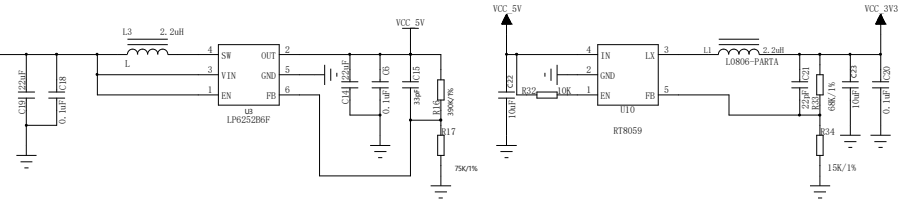

REVISION RECORD			
LTR	ECO NO:	APPROVED:	DATE:

COMPANY:  
TITLE:

AiPi-BVRabbit-MB

DRAWN:	DATED:	CODE:	SIZE:	DRAWING NO:	REV:
CHECKED:	DATED:				
QUALITY CONTROL:	DATED:				
RELEASED:	DATED:				
SCALE:		C		1.2	
SHEET: 1 OF 1					