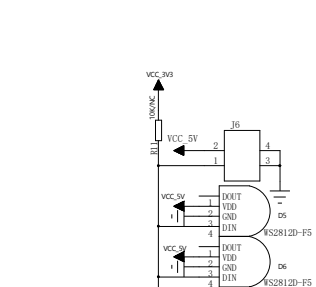

REVISION RECORD			
LTR	ECO NO:	APPROVED:	DATE:

COMPANY:  
TITLE:

AiPi-BVRabbit-MB

DRAWN:	DATED:	CODE:	SIZE:	DRAWING NO:	REV:
CHECKED:	DATED:				
QUALITY CONTROL:	DATED:				
RELEASED:	DATED:				
SCALE:		C		1.2	
SHEET: 1 OF 1					