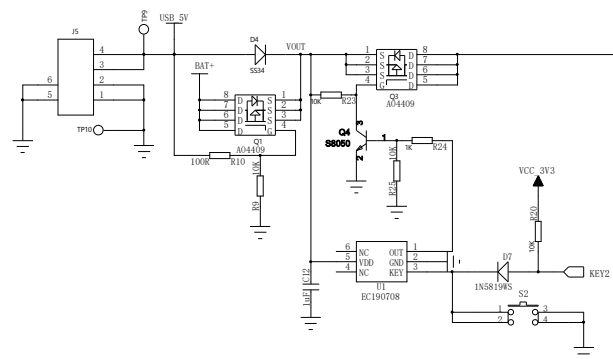

REVISION RECORD			
LTR	ECO NO:	APPROVED:	DATE:

COMPANY:  
TITLE:

AiPi-BVRabbit-MB

DRAWN:	DATED:	CODE:	SIZE:	DRAWING NO:	REV:
CHECKED:	DATED:				
QUALITY CONTROL:	DATED:				
RELEASED:	DATED:				
SCALE:		C		1.2	
SHEET: 1 OF 1					