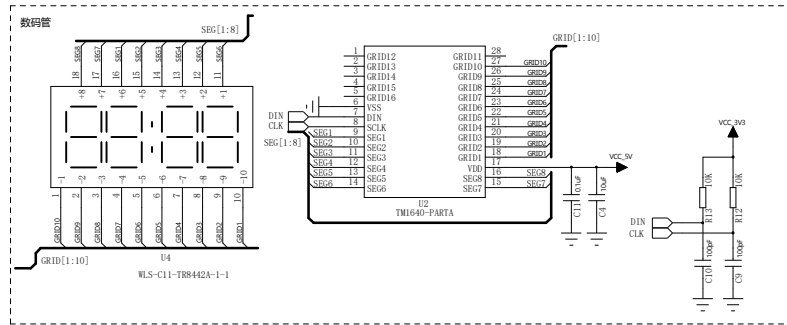

REVISION RECORD			
LTR	ECO NO:	APPROVED:	DATE:

COMPANY:  
TITLE:

AiPi-BVRabbit-MB

DRAWN:	DATED:	CODE:	SIZE:	DRAWING NO:	REV:
CHECKED:	DATED:				
QUALITY CONTROL:	DATED:				
RELEASED:	DATED:				
SCALE:		C		1.2	
SHEET: 1 OF 1					