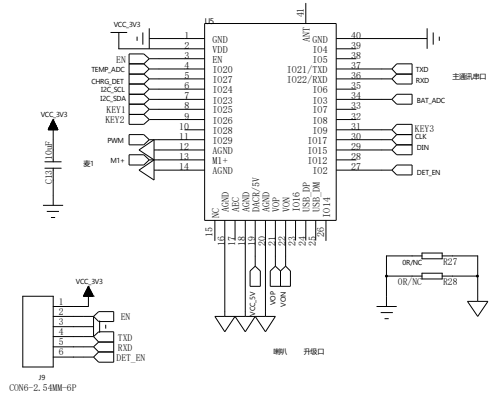

REVISION RECORD			
LTR	ECO NO:	APPROVED:	DATE:

COMPANY:  
TITLE:

AiPi-BVRabbit-MB

DRAWN:	DATED:	CODE:	SIZE:	DRAWING NO:	REV:
CHECKED:	DATED:				
QUALITY CONTROL:	DATED:				
RELEASED:	DATED:				
SCALE:		C		1.2	
SHEET: 1 OF 1					