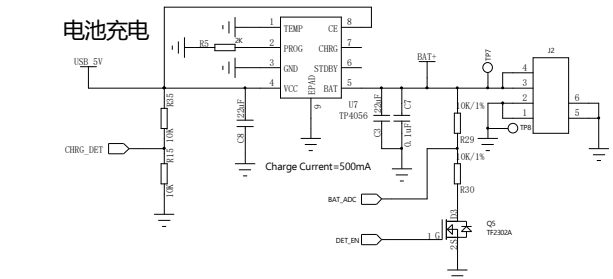

REVISION RECORD			
LTR	ECO NO:	APPROVED:	DATE:

COMPANY:  
TITLE:

AiPi-BVRabbit-MB

DRAWN:	DATED:	CODE:	SIZE:	DRAWING NO:	REV:
CHECKED:	DATED:				
QUALITY CONTROL:	DATED:				
RELEASED:	DATED:				
SCALE:		C		1.2	
SHEET: 1 OF 1					