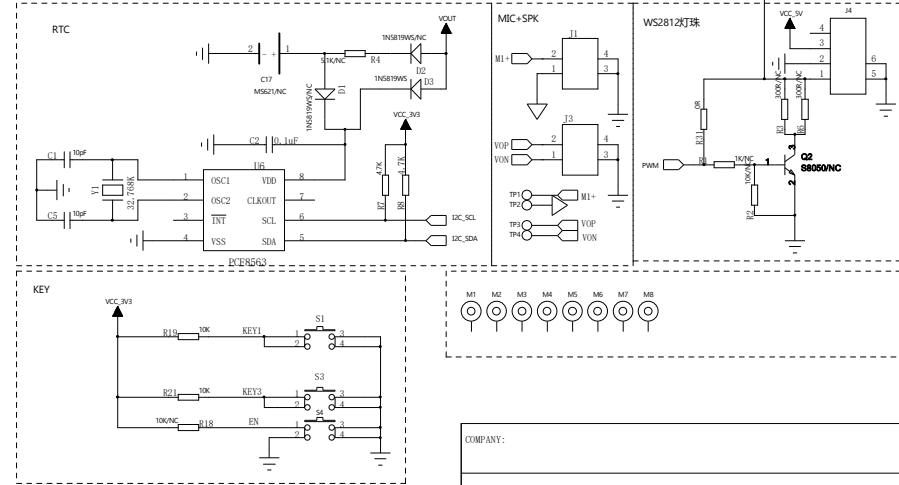

REVISION RECORD			
LTR	ECO NO:	APPROVED:	DATE:

COMPANY:  
TITLE:

AiPi-BVRabbit-MB

DRAWN:	DATED:	CODE:	SIZE:	DRAWING NO:	REV:
CHECKED:	DATED:				
QUALITY CONTROL:	DATED:				
RELEASED:	DATED:				
SCALE:		C		1.2	
SHEET: 1 OF 1					