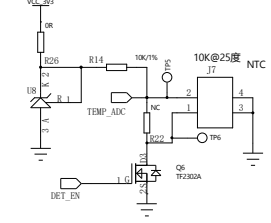

REVISION RECORD			
LTR	ECO NO:	APPROVED:	DATE:

COMPANY:  
TITLE:

AiPi-BVRabbit-MB

DRAWN:	DATED:	CODE:	SIZE:	DRAWING NO:	REV:
CHECKED:	DATED:				
QUALITY CONTROL:	DATED:				
RELEASED:	DATED:				
SCALE:		C		1.2	
SHEET: 1 OF 1					